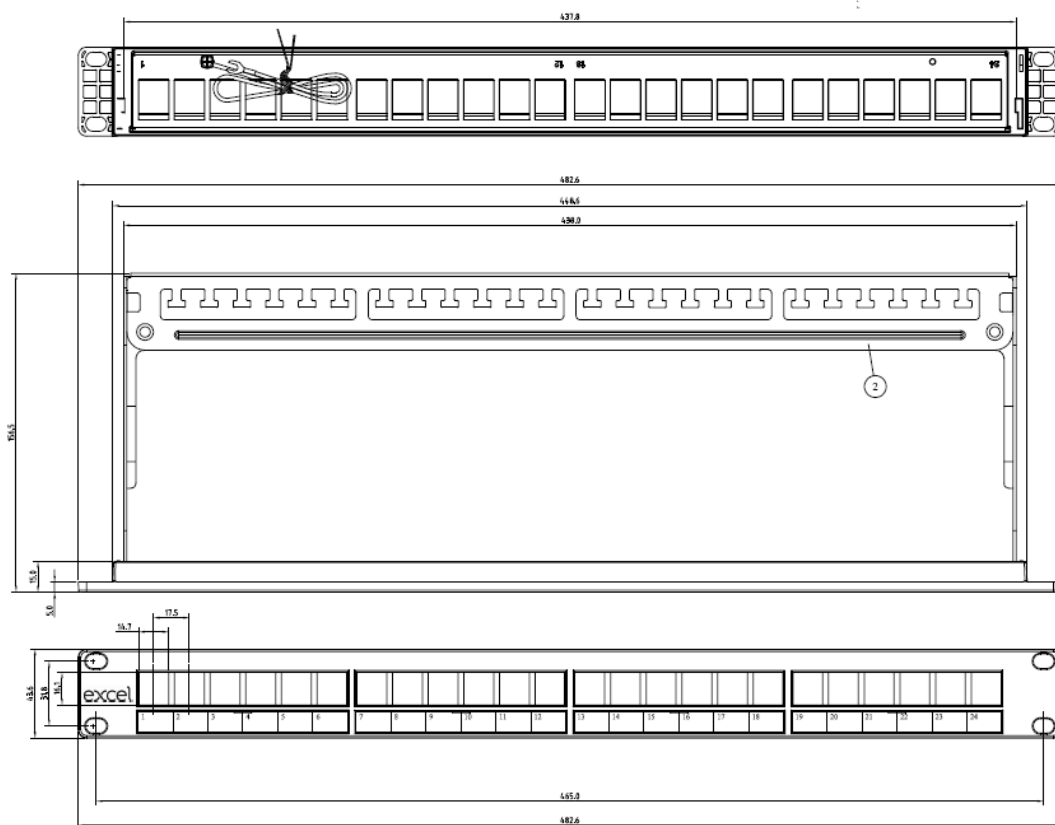

## Product Specifications

Feature	Values
Suitable for number of outlets / modules	24
Category	Keystone jack dependent
Number of rack units (RU)	1
Colour	Black
Mounting method	19 inch mounting

## Product drawing